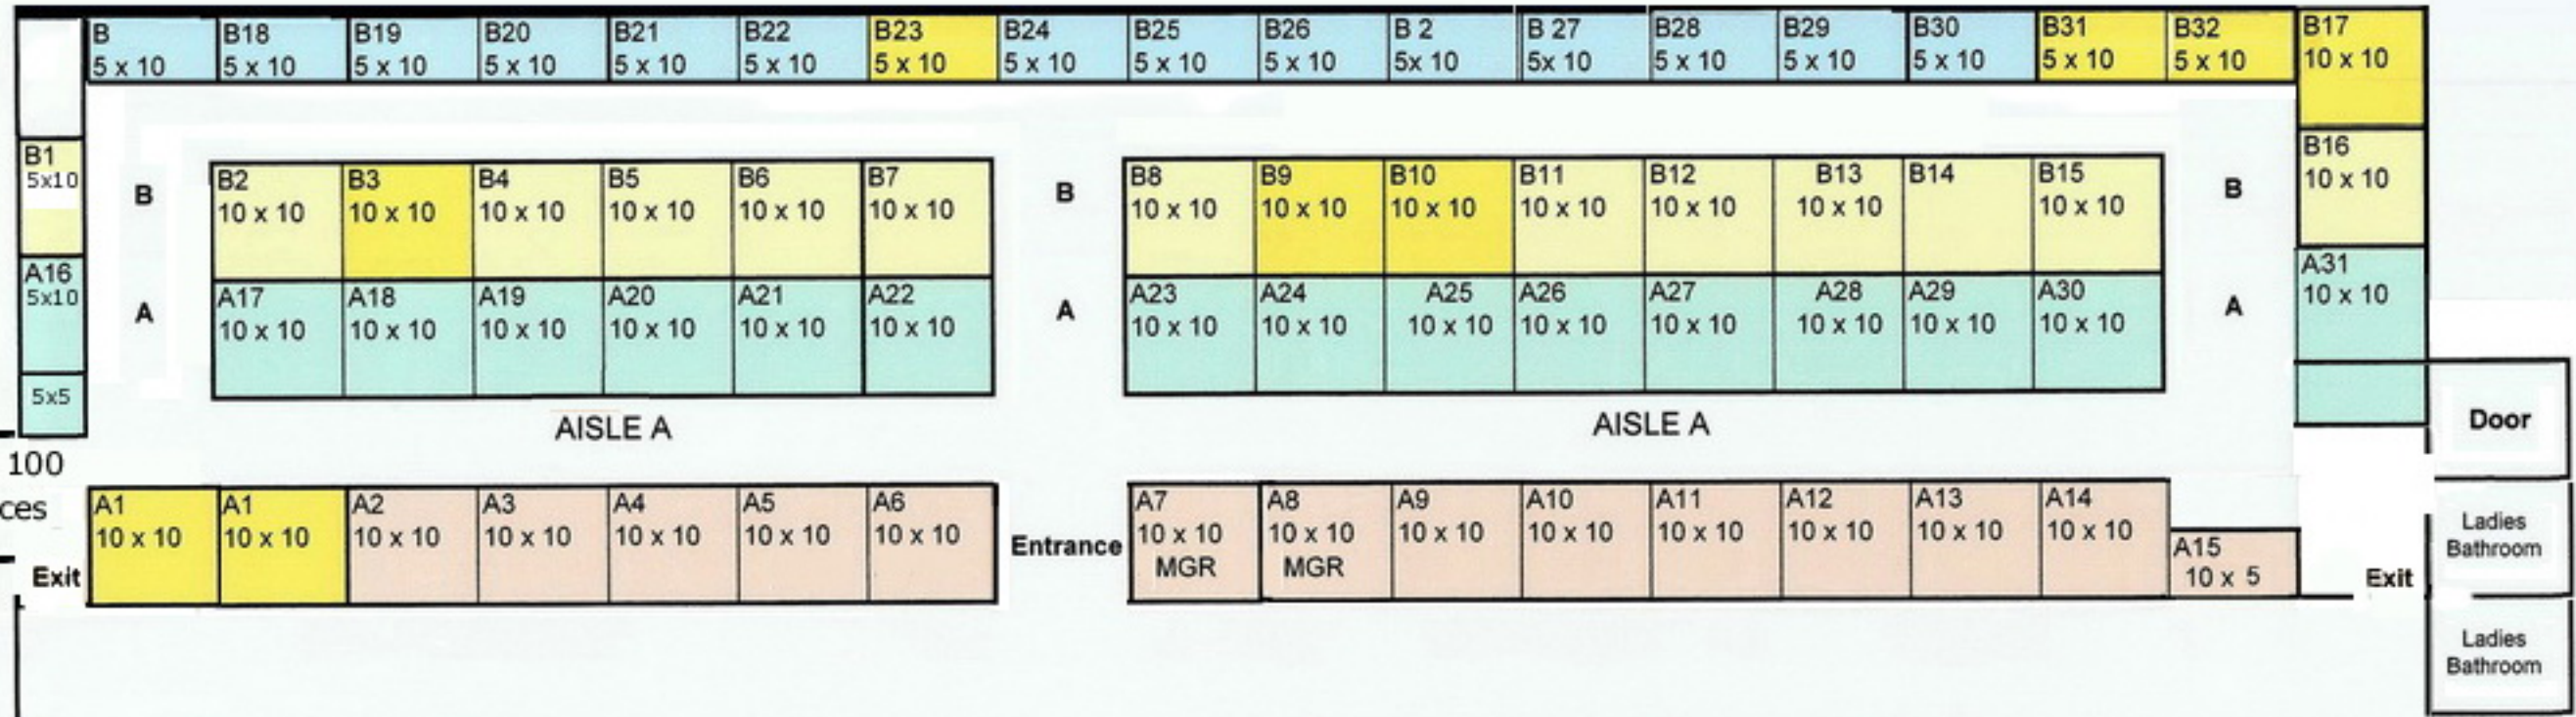

# BUS STOP FLEA MARKET

Phase I  
70 Spaces 9,500 sf

Next 100  
Spaces

New Main Entrance Coming Soon!  
Now Reserving the Next 100 Spaces

Next 100 Spaces